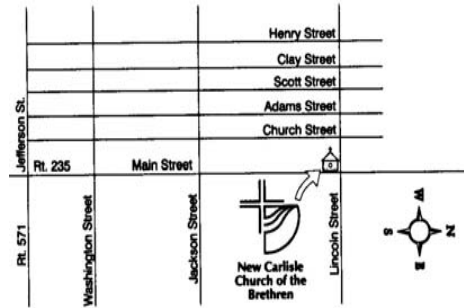

Saturday Workshop with lunch - \$15.00

Pre-registration by April 10 required

Total Enclosed: \$ _____

Directions to the church

From I-70

Take Exit 41 North / Route 235
North to New Carlisle
3 Blocks north of Route 571
(Church on left)
Lee's Chicken – 20 yards too far!